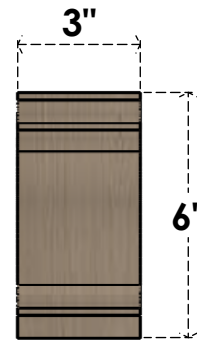

ITEM NUMBER: CORU03X06X06HUGRCPR

3"W X 6"D X 6"H SERIES 1 CLASSIC HUGHES ROUGH CEDAR TIMBERTHANE
FAUX WOOD CORBEL, PRIMED

SIDE PROFILE

FRONT PROFILE

ISOMETRIC

EKENA MILLWORK
2300 WEST MAIN ST.
CLARKSVILLE, TX 75426
TOLL FREE: 866-607-0453
WWW.EKENAMILLWORK.COM