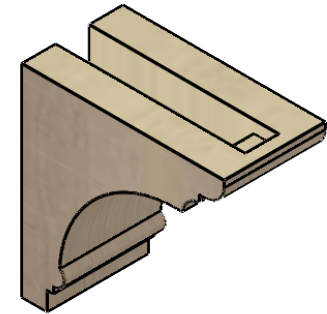

ITEM NUMBER: CORU03X06X06HUGRCPR

3"W X 6"D X 6"H SERIES 1 CLASSIC HUGHES ROUGH CEDAR TIMBERTHANE
FAUX WOOD CORBEL, PRIMED

SIDE PROFILE

FRONT PROFILE

ISOMETRIC

EKENA MILLWORK
2300 WEST MAIN ST.
CLARKSVILLE, TX 75426
TOLL FREE: 866-607-0453
WWW.EKENAMILLWORK.COM

NOTES

1. INSTALLATION TO BE COMPLETED IN ACCORDANCE WITH MANUFACTURER'S SPECIFICATIONS.
2. DRAWING MAY NOT BE TO SCALE
3. THIS DRAWING IS INTENDED FOR DESIGN AND PLANNING PURPOSES ONLY.
4. ALL INFORMATION CONTAINED HEREIN WAS CURRENT AT THE TIME OF DEVELOPMENT BUT MUST BE REVIEWED AND APPROVED BY THE PRODUCT MANUFACTURER TO BE CONSIDERED ACCURATE.
5. TIMBERTHANE ARCHITECTURAL PRODUCTS ARE MADE FROM HIGH DENSITY URETHANE AND COME FACTORY PRIMED