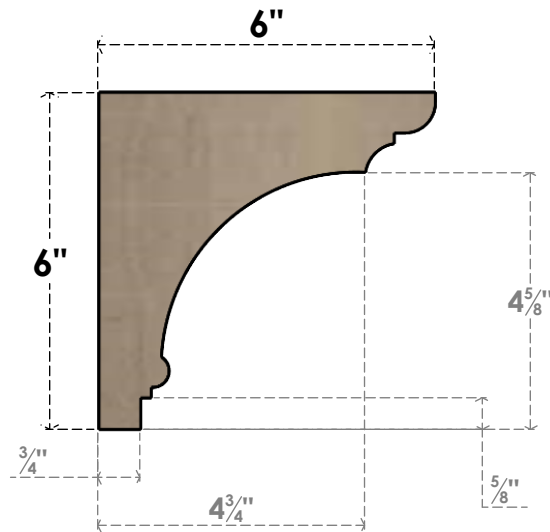

ITEM NUMBER: CORU03X06X06HUGRCPR

3"W X 6"D X 6"H SERIES 1 CLASSIC HUGHES ROUGH CEDAR TIMBERTHANE
FAUX WOOD CORBEL, PRIMED

SIDE PROFILE

FRONT PROFILE

ISOMETRIC

EKENA MILLWORK
2300 WEST MAIN ST.
CLARKSVILLE, TX 75426
TOLL FREE: 866-607-0453
WWW.EKENAMILLWORK.COM

NOTES

1. INSTALLATION TO BE COMPLETED IN ACCORDANCE WITH MANUFACTURER'S SPECIFICATIONS.
2. DRAWING MAY NOT BE TO SCALE
3. THIS DRAWING IS INTENDED FOR DESIGN AND PLANNING PURPOSES ONLY.
4. ALL INFORMATION CONTAINED HEREIN WAS CURRENT AT THE TIME OF DEVELOPMENT BUT MUST BE REVIEWED AND APPROVED BY THE PRODUCT MANUFACTURER TO BE CONSIDERED ACCURATE.
5. TIMBERTHANE ARCHITECTURAL PRODUCTS ARE MADE FROM HIGH DENSITY URETHANE AND COME FACTORY PRIMED